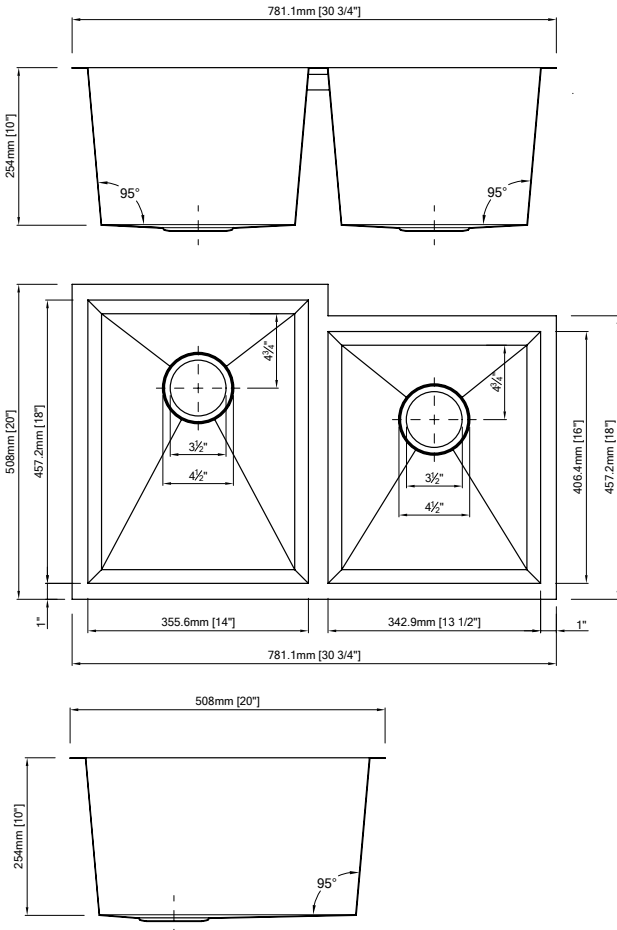

GSZ-6040-1

UPC: 813649022360

Style:

- Zero Radius
- Undermount
- Kitchen Sink
- 60/40 Offset Double Bowl

Size:

- Overall: 30³/₄" x 20" x 10"
- Bowl Size: (L)14"x18"x10" | (R)13.5"x16"x10"

Features:

- 18 Gauge Thickness
- 304 Stainless Steel Sink
- 18/10 Chrome/Nickel Content
- Extra Large Sound Cancellation Pads
- Thermal Undercoating