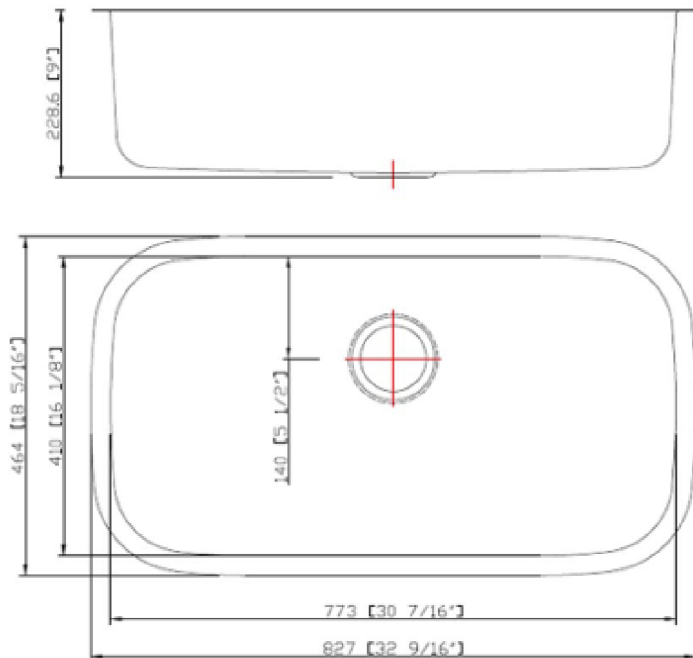

DETAILED DIMENSIONS: