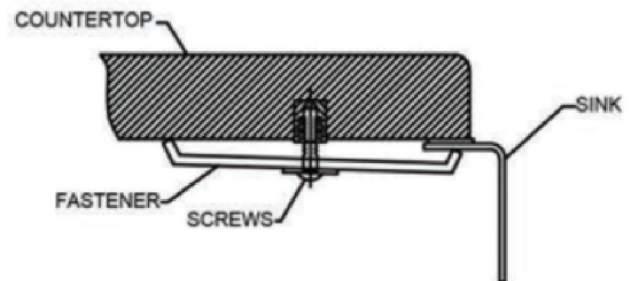

INSTALLATION GUIDE:

**CONTACT YOUR TRITON STONE
SALES REPRESENTATIVE FOR
PRICING.**