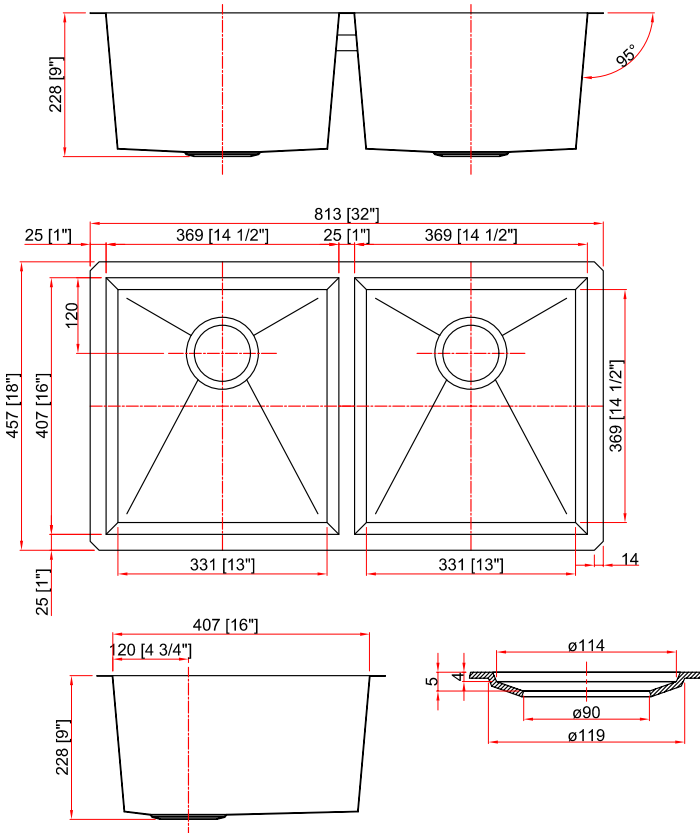

GSZ-5050-9

18G ZERO RADIUS SINK

Style:

- Zero Radius
- Kitchen Sink
- 50/50 Double Bowl

Size:

- Overall: 32" x 18" x 9"
- Bowl Size: (L/R) 14.5" x 16" x 9"

Features:

- 304 Stainless Steel Sink
- 18 Gauge Thickness
- 18/8 Chromium/Nickel content for anti-rust
- Faucet and Drain Sold Separately

Available Color/Finish

- Brushed Nickel

Warranty:

- Lifetime Limited Warranty

Available Accessories:

- Basket Strainer: DSA-PBSSS
- Bottom Grid: GSMZ-BG3218