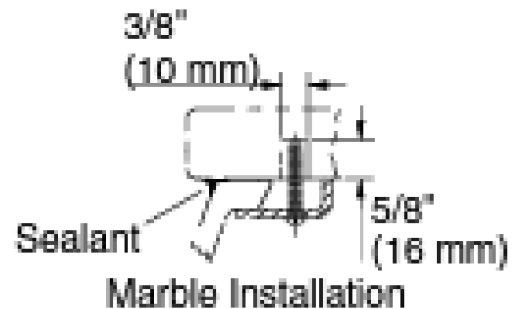

INSTALLATION GUIDE: