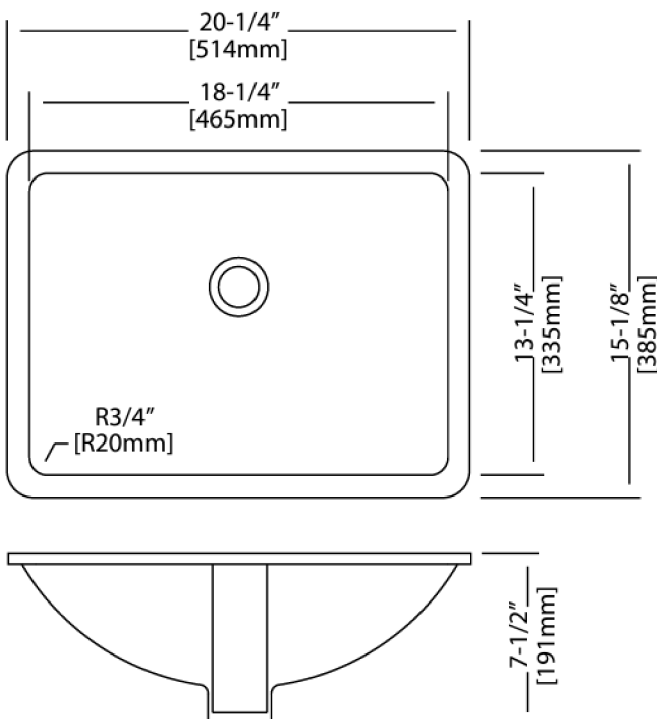

crescent sinks

born in new orleans

CRESCENT PORCELAIN 18X13 RECTANGLE UNDERMOUNT VANITY SINK WHITE - CRLR1813W

SPECIFICATIONS:

MODEL:	CRLR1813W
OVERALL SIZE:	20 1/4" x 15 1/8" x 7 1/2"
BOWL SIZE:	18 1/4" x 13 1/4"
DRAIN HOLE:	1 3/4"
MATERIAL TYPE	VITREOUS CHINA
COLOR:	WHITE

SINK DESCRIPTION:

- RECTANGLE BASIN WITH UNGLAZED UNDERSIDE
- INSTALLATION HARDWARE INCLUDED
- CUT-OUT TEMPLATE INCLUDED- ON BOX
- **IMPORTANT:** DIMENSIONS OF FIXTURES ARE NOMINAL AND MAY VARY WITHIN THE RANGE OF TOLERANCES ESTABLISHED BY ANSI STANDARD A112.19.2. THESE MEASUREMENTS ARE SUBJECT TO CHANGE OR CANCELLATION. NO RESPONSIBILITY IS ASSUMED FOR USE OF SUPERSEDED OR VOIDED PAGES.

CERTIFICATIONS:

- CUPC CERTIFICATE

INSTALLATION GUIDE:

DETAILED DIMENSIONS:

**CONTACT YOUR TRITON STONE
SALES REPRESENTATIVE FOR
PRICING.**